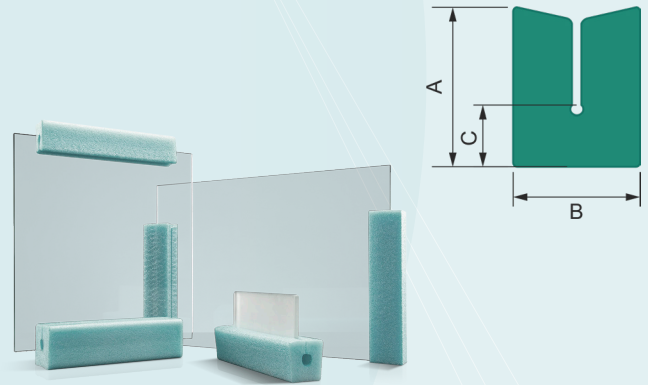

ABRIPROFILE® U FIX OCEAN GREEN®

	DIMENSIONS (MM)				RM/ CARDBOARD
	A	B	C	D	
U FIX 15	3	16	30	7	500
U FIX 18	5	18	30	8	350
U FIX 25	10	24	35	9	280
U FIX 35	20	35	43	11	180
U FIX 45	25	44	53	12	160
U FIX 60	30	58	64	14	100
U FIX 80	45	76	72	15	80
U FIX 100	60	96	72	19	64
U FIX 120	90	120	85	20	48
U FIX 140*	90	140	85	20	36
U FIX 150*	100	150	105	20	32
U FIX 30-70	10	30	83	10	90
U FIX 40-85*	27	40	80	15	100

* available on request