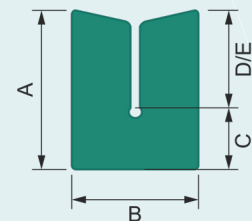

ABRICORNER® U FIX OCEAN GREEN®

	DIMENSIONS (MM)						P/ CARDBOARD
	A	B	C	D	E**	F**	
U FIX 15	3 ±3	16 ±2	30	7	100	100	900
U FIX 18*	5 ±3	18 ±2	19	8	100	100	750
U FIX 25	10 ±3	24 ±2	35	9	100	100	600
U FIX 35	20 ±3	35 ±2	43	11	100	100	400
U FIX 45	25 ±3	44 ±2	53	12	100	100	300
U FIX 60	30 ±3	58 ±2	64	14	100	100	200
U FIX 80	45 ±3	76 ±2	72	15	100	100	160
U FIX 100*	60 ±3	96 ±2	72	19	100	100	60

* available on request / ** other lengths on request

ABRICORNER® C OCEAN GREEN®

	DIMENSIONS (MM) **		P/ CARDBOARD
	A	B	
C 70/10	70	10	3100
C 70/20*	70	20	2000
C 100/12	100	12	1300
C 100/20	100	20	800

* available on request / ** other dimensions on request (possible from 50 mm on and thickness from 5 mm up to 100 mm)

ABRICORNER® RS 25-35 OCEAN GREEN®

	DIMENSIONS (MM)					P/ CARDBOARD
	A	B	C	D	E	
RS 25-35*	33	26	14	100	100	750

* available on request

ABRICORNER® U FIX MULTISHAPE ON REEL OCEAN GREEN®

U FIX 25, U FIX 35 & U FIX 45*

- minimum distance of incisions is 50 mm
- perforations also possible.

* available on request