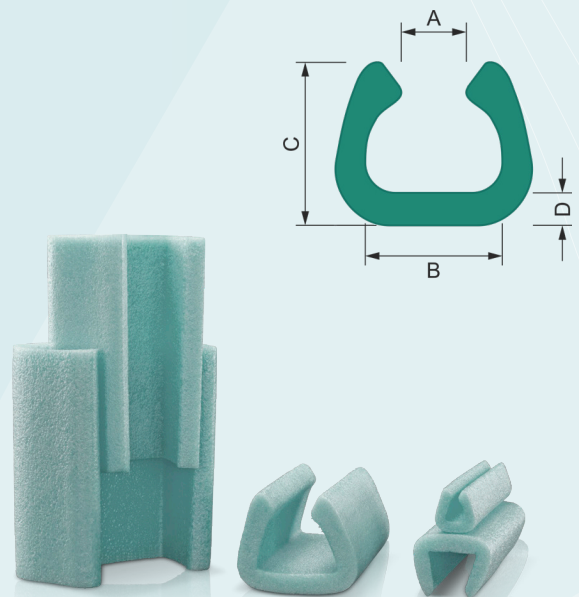

**ABRIPROFILE®
O - OCEAN GREEN®**
The O profile has no slit.

**ABRIPROFILE®
OS - OCEAN GREEN®**
The OS profile has a full Slit.

**ABRIPROFILE®
OPS - OCEAN GREEN®**
The OPS profile has a Pre-Slit.

O(S/PS) 12-15*	12	15	± 13	250
O(S/PS) 15-15*	16	15	± 13	200
O(S/PS) 18-15*	19	15	± 13	180
O(S/PS) 22-15*	23	15	± 13	150
O(S/PS) 28-15*	29	15	± 13	140
O(S/PS) 35-15*	36	15	± 13	100
O(S/PS) 42-15*	44	15	± 13	80
O(S/PS) 48-15*	48	15	± 13	70

* available on request

ABRIPROFILE® R OCEAN GREEN®

	DIMENSIONS (MM)		RM/ CARDBOARD
	A	B	
R 10 x 50*	50	10	700
R 20 x 50*	50	20	350
R 50 x 50*	50	50	140

* available on request

ABRIPROFILE® RS OCEAN GREEN®

	DIMENSIONS (MM)			RM/ CARDBOARD
	A	B	C	
RS 25-35**	33	26	14	400
RS 30-40***	37	29	14	320
RS 35-45**	42	33	15	240
RS 25-35****	33	26	14	400
RS 30-40****	37	29	14	320
RS 35-45****	42	33	15	240
RS mini****	30	20	10	588

* available on request / ** cardboard / *** on reel

ABRIPROFILE® U FIX OCEAN GREEN®

	DIMENSIONS (MM)				RM/ CARDBOARD
	A	B	C	D	
U FIX 15	3	16	30	7	500
U FIX 18	5	18	30	8	350
U FIX 25	10	24	35	9	280
U FIX 35	20	35	43	11	180
U FIX 45	25	44	53	12	160
U FIX 60	30	58	64	14	100
U FIX 80	45	76	72	15	80
U FIX 100	60	96	72	19	64
U FIX 120	90	120	85	20	48
U FIX 140*	90	140	85	20	36
U FIX 150*	100	150	105	20	32
U FIX 30-70	10	30	83	10	90
U FIX 40-85*	27	40	80	15	100

* available on request

ABRIPROFILE® U OCEAN GREEN®

	DIMENSIONS (MM)				RM/ CARDBOARD
	A	B	C	D	
U 60 SP ^{*/**}	35	58	68	20	80
U 70-80-70 ^{*/**}	70	80	80	15	72
U 80-60-80 ^{*/**}	60	70	90	13	90
U6 ^{*/***}	1	7	31	6	800
U12 ^{*/***}	2	12	30	7	600