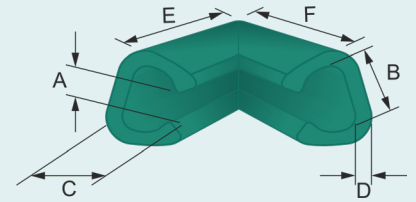

* available on request

ABRIPROFILE® U OCEAN GREEN®

	DIMENSIONS (MM)				RM/ CARDBOARD
	A	B	C	D	
U 60 SP ^{*/**}	35	58	68	20	80
U 70-80-70 ^{*/**}	70	80	80	15	72
U 80-60-80 ^{*/**}	60	70	90	13	90
U6 ^{*/***}	1	7	31	6	800
U12 ^{*/***}	2	12	30	7	600

*available on request / ** cardboard / *** on reel

ABRIPROFILE® W OCEAN GREEN®

	DIMENSIONS (MM)			RM/ CARDBOARD
	A	B	C/D	
W 50-50 [*]	50	50	21	200
W 60-60 [*]	60	60	30	140
W 80-80 [*]	80	80	40	70
W 100-100 [*]	100	100	50	48

*available on request

ABRICORNER® U FIX OCEAN GREEN®

	DIMENSIONS (MM)						P/ CARDBOARD
	A	B	C	D	E**	F**	
U FIX 15	3 ±3	16 ±2	30	7	100	100	900
U FIX 18*	5 ±3	18 ±2	19	8	100	100	750
U FIX 25	10 ±3	24 ±2	35	9	100	100	600
U FIX 35	20 ±3	35 ±2	43	11	100	100	400
U FIX 45	25 ±3	44 ±2	53	12	100	100	300
U FIX 60	30 ±3	58 ±2	64	14	100	100	200
U FIX 80	45 ±3	76 ±2	72	15	100	100	160
U FIX 100*	60 ±3	96 ±2	72	19	100	100	60

* available on request / ** other lengths on request

ABRICORNER® C OCEAN GREEN®

	DIMENSIONS (MM) **		P/ CARDBOARD
	A	B	
C 70/10	70	10	3100
C 70/20*	70	20	2000
C 100/12	100	12	1300
C 100/20	100	20	800

* available on request / ** other dimensions on request (possible from 50 mm on and thickness from 5 mm up to 100 mm)